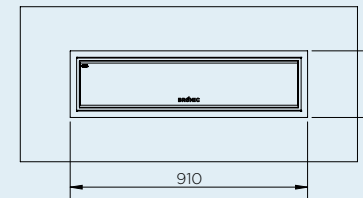

DIMENSIONS

With a wide range of sizes available, find the ideal heater to suit your outdoor space.

PROFILE

2300W

3400W

CEILING RECESS

CEILING RECESS FRAME 2300W

CEILING RECESS FRAME 3400W