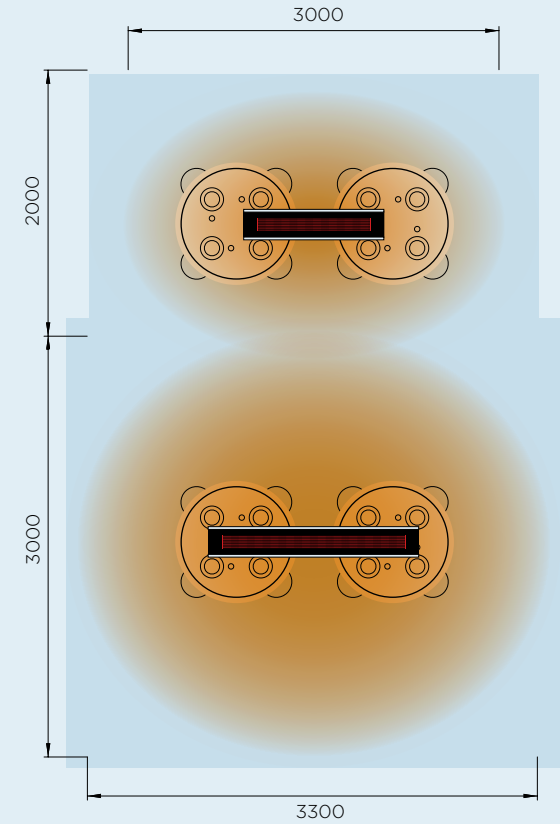

HEAT AREAS

2300W SERIES
HEATING APPROXIMATELY 6M²
2300W HEATING POWER

3400W SERIES
HEATING APPROXIMATELY 10M²
3400W HEATING POWER

CONTROL OPTIONS

ON | OFF CONTROL

DIMMER CONTROL

MASTER REMOTE

REDEFINE THE BOUNDARIES
OF YOUR SPACE, BY INCLUDING
THE OUTDOORS. CONTROL THE
CLIMATE IN YOUR NEXT PROJECT
WITH BROMIC SMART-HEAT™.