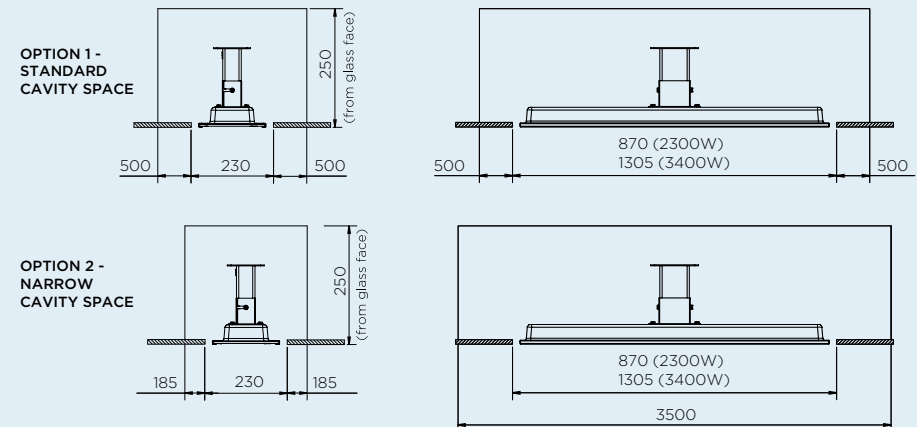

MINIMUM CAVITY SIZE FOR BOTH 2300W & 3400W MODELS