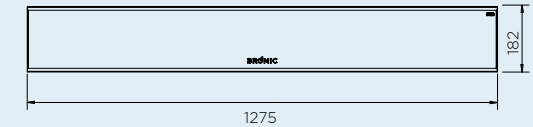

DIMENSIONS

With a wide range of sizes available, find the ideal heater to suit your outdoor space.

PROFILE

2300W

3400W

CEILING RECESS

CEILING RECESS FRAME 2300W

CEILING RECESS FRAME 3400W