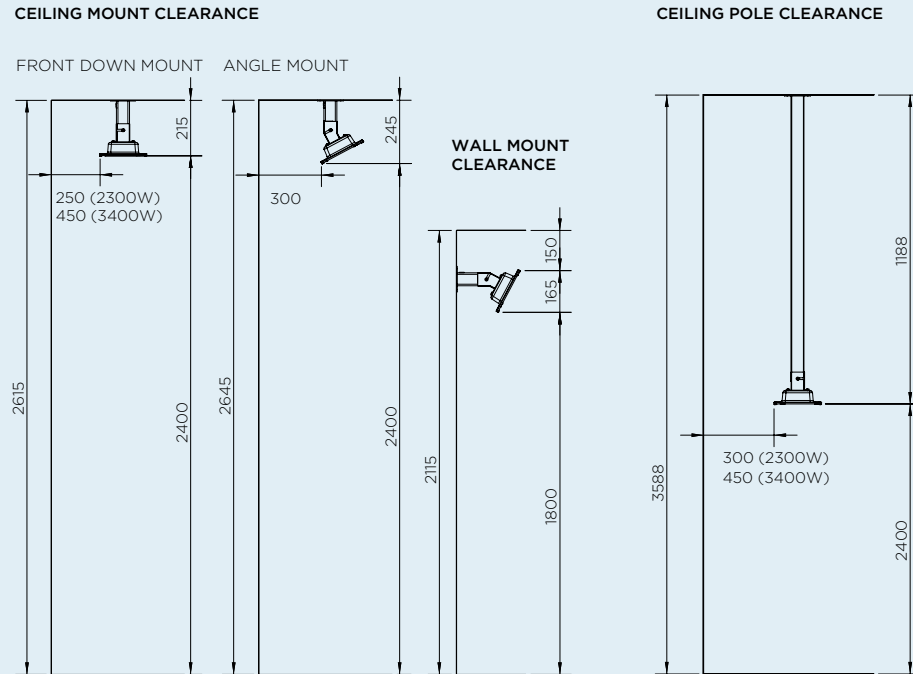

MOUNT OPTIONS

With a wide array of mounting options, Bromic offers solutions to compliment any décor and provide functionality for ambiance and comfort.

CEILING & WALL MOUNT

WALL BRACKET (INCLUDED)

CEILING BRACKET (INCLUDED)

HEATING REACH

Creating ideal comfort levels, Bromic heaters offer a variety of heat distribution options to suit your outdoor heating needs.

HEAT AREAS

2300W SERIES
HEATING APPROXIMATELY 6M²
2300W HEATING POWER

3400W SERIES
HEATING APPROXIMATELY 10M²
3400W HEATING POWER