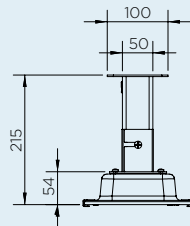

CEILING BRACKET (INCLUDED)