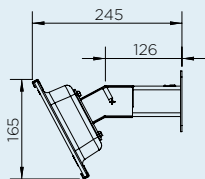

WALL BRACKET (INCLUDED)