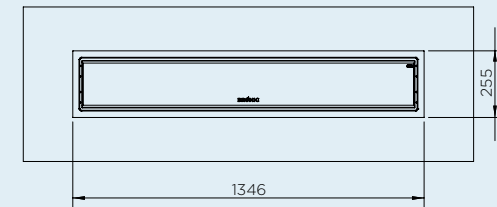

DIMENSIONS

With a wide range of sizes available, find the ideal heater to suit your outdoor space.

PROFILE

2300W

3400W

CEILING RECESS

CEILING RECESS FRAME 2300W

CEILING RECESS FRAME 3400W