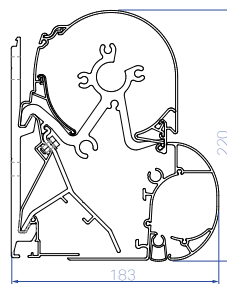

B25 Elite / Prestige Valance

B25 Elite / Prestige Valance

Dimensions and details

Dimensions cassette	H 220 mm x B 183 mm
Width screen	Min 2,05 m / Max 7 m
Width coupled	Max 14 m
Projection	1,5 m - 3 m
Motor	Somfy Sunilus io / Orea RTS
Control	Situo 1 io / Telis 1
Options	

Standard colours

Information

You have the opportunity to add a fully automatic valance to the B25 Elite. The B25 series fits any facade because of its compact design.

- Elegant finish with aluminum side plates without visible screws
- Maximum width of 14 m when coupled.
- Fully enclosed cassette
- Compact design